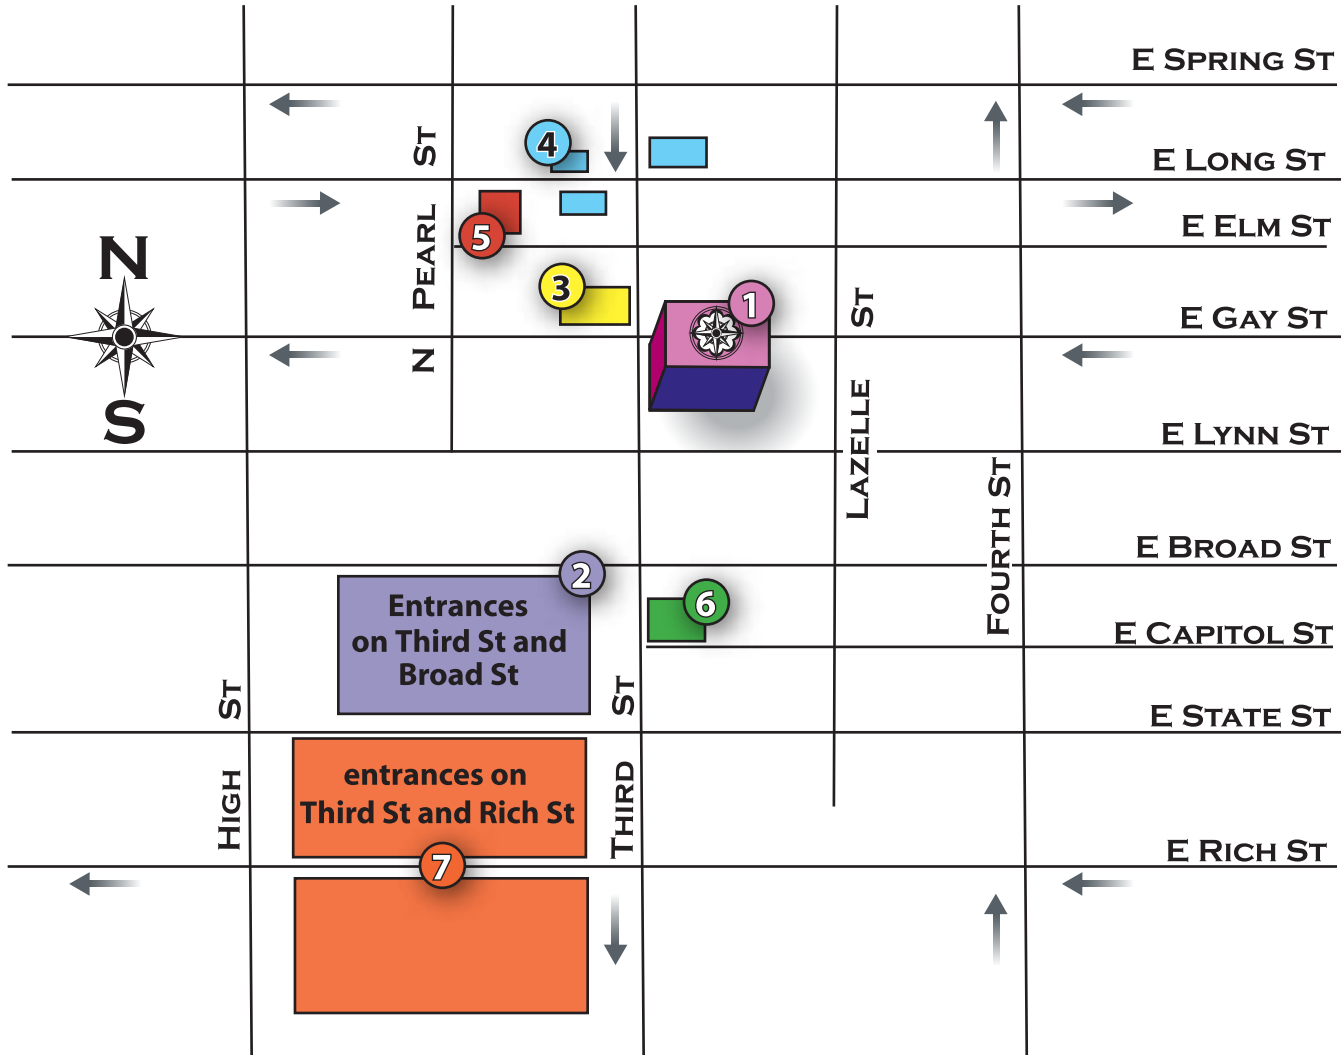

## Parking Options

See other side for parking rates in these locations:

- ① THE COLUMBUS, A RENAISSANCE HOTEL (VALET PARKING)
- ② STATEHOUSE GARAGE (UNDERGROUND)
- ③ EAST GAY STREET LOT
- ④ EAST LONG STREET LOTS
- ⑤ BUCKEYE GARAGE
- ⑥ GALLERIA GARAGE
- ⑦ CITY CENTER PARKING GARAGE

*The Columbus*  
 A RENAISSANCE HOTEL